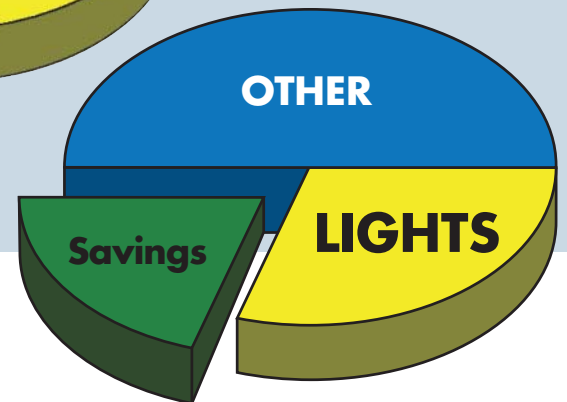

***CUT YOUR LIGHTING COST
UP TO 30%***

**See Savings On
Your Next Bill**

**Quick Return
on Investment**

**Reduced
Maintenance
Costs**

**No Retrofit
No Relamping
Required**

**Current
Electric Bill**

**Electric Bill
With NES**

The
National Energy Saving
Company, LLC
954-752-5445

NES CONTROLLERS PROVIDE

- Exceptional cost savings up to 30%.
- Extended life of bulbs and ballasts up to 200%.
- Reduced CO2 emissions (Carbon Footprints).
- 3 year guarantee on parts and labor.
- Auto by-pass preventing down time.
- Surge protection.